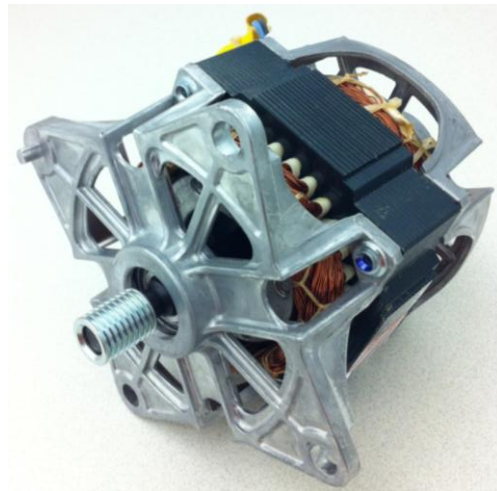

Marketing & Launch Support

- To assist you in launching this great new line in your market, please see the attached promotion. In order to qualify for the promotion, your order must be received and credit approved by May 8 and shipped by August 30, 2013.
- Full details on a P.O.S. Kit for this exciting new line of appliances will be forthcoming.
- Please see your Business Development Manager for more details.

Good Luck and Good Selling!