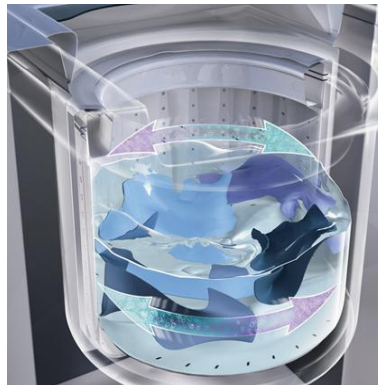

Our Cleanest and Gentlest Wash

Before the wash cycle begins, clothes are completely immersed and saturated with Philco **Pressure Fill** technology. Then, the exclusive **Water Wave Wash** gently spins and pulls water and detergent through clothing for the most thorough and gentle wash ever. This action is aided by our **Premium Wash Action Tub** which spins several times in one direction, then spins in the opposite direction ensuring that all clothes are completely immersed in the water.

Pressure Fill

Water Wave Wash

Premium Wash Action Tub

Consumer Friendly Features:

Simple To Use Controls, Dual Language Control Panel and Easy To Monitor Cycle Progress Indicators

Consumer insight indicates that most people prefer *rotary controls* because they're easier to use and don't require special instructions. However, other consumers like the *precision of electronic controls*. This new line of laundry products will appeal to everyone! With simple, robust **electronic control knobs**, Philco combines the familiarity of **rotary controls with the precision of cutting edge electronic technology**.